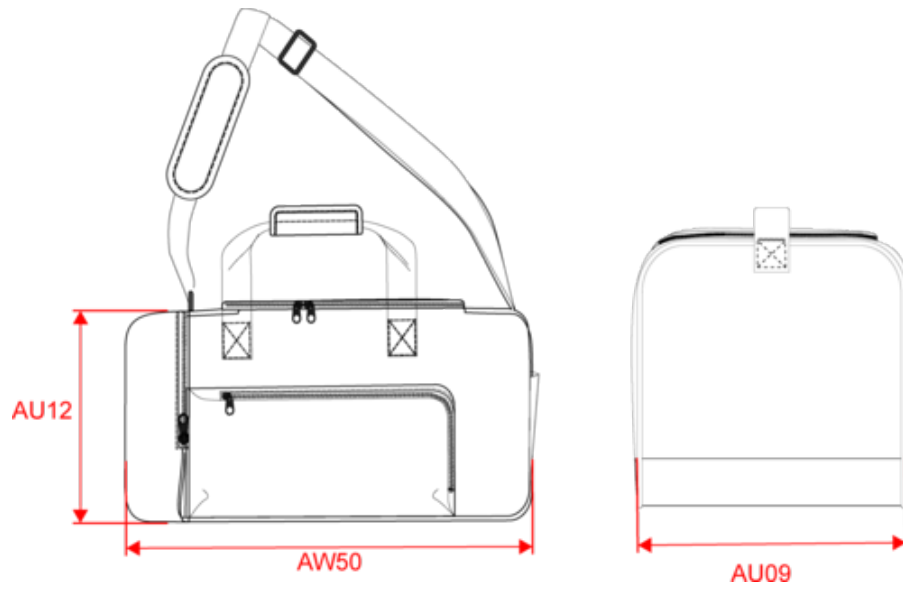

### Dimensions (cm)

Measurements in cm	One size
AU09 - Depth of bottom part	31.00
AU12 - Total height	31.00
AW50 - Total length	65.00

KI0649